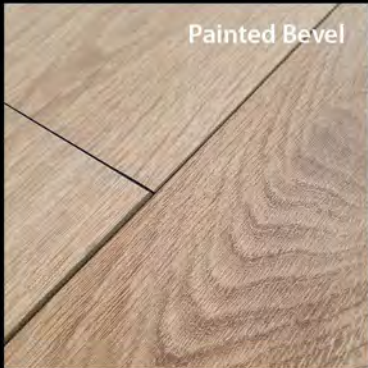

HIGH PERFORMANCE FLOORING

BVS-19412 FERDINAND

Painted Bevel

Registered Embossing (EIR)

Realistic Wood Details

- Multi-Length Planks
- Modern Design Aesthetics
- Commercial Space Applications

Johnson Hardwood's Bella Vista Series makes flooring the centerpiece of a beautiful home. This high performance floor is as durable as it is elegant. With a WaterShield High Performance Core and an AC5 rating, this flooring line is resistant to topical water, scratches, and stains and is robust enough for use in light to medium commercial spaces. Registered embossing adds realistic texture into each plank, producing the authentic feel of hardwood floors. Twelve colors varying from light tans to dark taupes encompass the wide range of hues found in natural European Oak. The Bella Vista Series is the ideal combination of sophisticated style and superior strength.

## BELLA VISTA Series

|   |  |
|---|--|
| Width 7-5/8"   Length 23.5", 47", 71" (Nominal)   | Packaging Info   |
| Thickness 13.5mm (12mm Core + 1.5mm IXPE)<br>Wear Layer AC5 Rating<br>Core 12mm WaterShield High Performance Core | SQ FT/CTN 22.6 SQ FT<br>CTNS/PLT 55 CTNS<br>SQ FT/PLT 1,243 SQ FT        |
| Underlayment 1.5mm IXPE (Water-Resistant)   | AC5 Rating   |
| CLIC Valinge 5G Dry   | Water Resistant<br>Scratch Resistant<br>Stain Resistant<br>Ultra Durable |
| Other Specs Registered Embossing (EIR)<br>FloorScore Certified<br>Greenguard Gold Certified                       |  |