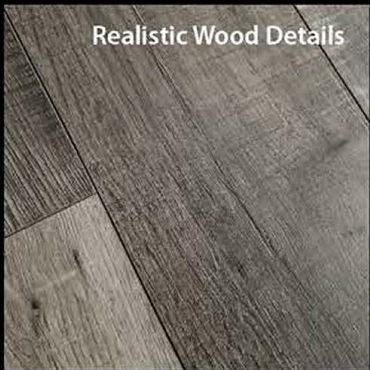

HIGH PERFORMANCE FLOORING

OTS-16503 TOM COLLINS

Realistic Wood Details

Registered Embossing (EIR)

Painted Bevel

- Reclaimed Wood Visuals
- Sound Reduction Underlayment
- WaterSeal Technology (4-Side Clic Treatment)

Old world charm comes together with innovative WaterShield Technology for the look of rustic reclaimed wood with incredible durability. The Olde Tavern Series is a high performance floor crafted to withstand topical water, scratches, and stains in all types of settings. With an Abrasion Class 4 rating these planks are sturdy enough for use in light to medium commercial spaces. This collection boasts a wide selection of twelve colors that showcases the natural shade ranges of reclaimed hardwood. Images are crisp and clear, while the textured surface mimics realistic wood grains through registered embossing (EIR). Luxury design complements unparalleled performance in Johnson Hardwood's Olde Tavern Series.

OLDE TAVERN Series

Width 6.5" Length 48" (4' Nominal)		Packaging Info
Thickness	13.5mm (12mm Core + 1.5mm IXPE)	SQ FT/CTN 15.20 SQ FT
Wear Layer	AC4 Rating	CTNS/PLT 50 CTNS
Core	12mm WaterShield High Performance Core	SQ FT/PLT 760 SQ FT
Underlayment	1.5mm IXPE (Water-Resistant)	AC4 Rating
CLIC	Valinge 5G Dry	Water Resistant Scratch Resistant Stain Resistant Durable
Other Specs	Registered Embossing (EIR) FloorScore Certified Greenguard Gold Certified	