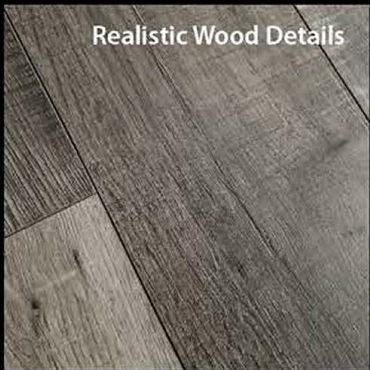

HIGH PERFORMANCE FLOORING

OTS-16503 TOM COLLINS

Realistic Wood Details

Registered Embossing (EIR)

Painted Bevel

- Reclaimed Wood Visuals
- Sound Reduction Underlayment
- WaterSeal Technology (4-Side Clic Treatment)

Old world charm comes together with innovative WaterShield Technology for the look of rustic reclaimed wood with incredible durability. The Olde Tavern Series is a high performance floor crafted to withstand topical water, scratches, and stains in all types of settings. With an Abrasion Class 4 rating these planks are sturdy enough for use in light to medium commercial spaces. This collection boasts a wide selection of twelve colors that showcases the natural shade ranges of reclaimed hardwood. Images are crisp and clear, while the textured surface mimics realistic wood grains through registered embossing (EIR). Luxury design complements unparalleled performance in Johnson Hardwood's Olde Tavern Series.

OLDE TAVERN Series

Width 6.5" Length 48" (4' Nominal)	Packaging Info
Thickness 13.5mm (12mm Core + 1.5mm IXPE) Wear Layer AC4 Rating Core 12mm WaterShield High Performance Core	SQ FT/CTN 15.20 SQ FT CTNS/PLT 50 CTNS SQ FT/PLT 760 SQ FT
Underlayment 1.5mm IXPE (Water-Resistant)	AC4 Rating
CLIC Valinge 5G Dry	Water Resistant Scratch Resistant Stain Resistant Durable
Other Specs Registered Embossing (EIR) FloorScore Certified Greenguard Gold Certified	