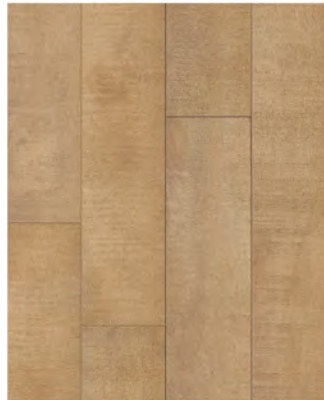

Old world charm comes together with innovative WaterShield Technology for the look of rustic reclaimed wood with incredible durability. The Olde Tavern Series is a high performance floor crafted to withstand topical water, scratches, and stains in all types of settings. With an Abrasion Class 4 rating these planks are sturdy enough for use in light to medium commercial spaces. This collection boasts a wide selection of twelve colors that showcases the natural shade ranges of reclaimed hardwood. Images are crisp and clear, while the textured surface mimics realistic wood grains through registered embossing (EIR). Luxury design complements unparalleled performance in Johnson Hardwood's Olde Tavern Series.

VESPER
OTS-16501

DARK AND STORMY
OTS-16502

TOM COLLINS
OTS-16503

POSSET
OTS-16504

ESPRESSO MARTINI
OTS-16505

BRAMBLE
OTS-16506

SPRITZ
OTS-16507

BELLINI
OTS-16508

PALOMA
OTS-16509

WASSAIL
OTS-16510

HEMINGWAY
OTS-16511

GIMLET
OTS-16512

Johnson.hardwood[®]
www.johnsonhardwood.com

*Product pictures only show a small portion of the floor, and may not represent the true color of the product. Please refer to the Johnson Hardwood website for more product photos.