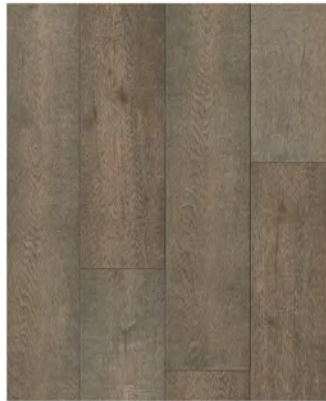

POSSET
OTS-16504