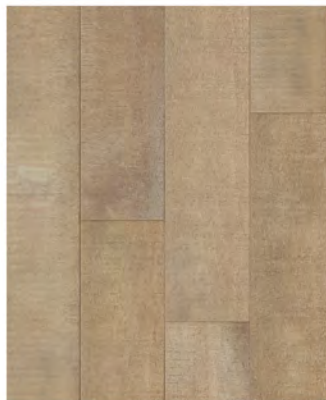

HIGH PERFORMANCE FLOORING

OTS-16503 TOM COLLINS

Realistic Wood Details

Registered Embossing (EIR)

Painted Bevel

- Reclaimed Wood Visuals
- Sound Reduction Underlayment
- WaterSeal Technology (4-Side Clic Treatment)

Old world charm comes together with innovative WaterShield Technology for the look of rustic reclaimed wood with incredible durability. The Olde Tavern Series is a high performance floor crafted to withstand topical water, scratches, and stains in all types of settings. With an Abrasion Class 4 rating these planks are sturdy enough for use in light to medium commercial spaces. This collection boasts a wide selection of twelve colors that showcases the natural shade ranges of reclaimed hardwood. Images are crisp and clear, while the textured surface mimics realistic wood grains through registered embossing (EIR). Luxury design complements unparalleled performance in Johnson Hardwood's Olde Tavern Series.

VESPER
OTS-16501

DARK AND STORMY
OTS-16502

TOM COLLINS
OTS-16503

POSSET
OTS-16504

ESPRESSO MARTINI
OTS-16505

BRAMBLE
OTS-16506

SPRITZ
OTS-16507

BELLINI
OTS-16508

PALOMA
OTS-16509

WASSAIL
OTS-16510

HEMINGWAY
OTS-16511

GIMLET
OTS-16512

Johnson.hardwood[®]
www.johnsonhardwood.com

*Product pictures only show a small portion of the floor, and may not represent the true color of the product. Please refer to the Johnson Hardwood website for more product photos.