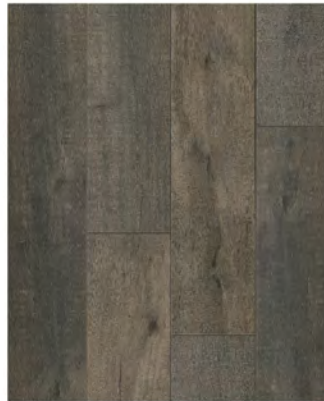

HIGH PERFORMANCE FLOORING

OTS-16503 TOM COLLINS

Realistic Wood Details

Registered Embossing (EIR)

Painted Bevel

- Reclaimed Wood Visuals
- Sound Reduction Underlayment
- WaterSeal Technology (4-Side Clic Treatment)

Old world charm comes together with innovative WaterShield Technology for the look of rustic reclaimed wood with incredible durability. The Olde Tavern Series is a high performance floor crafted to withstand topical water, scratches, and stains in all types of settings. With an Abrasion Class 4 rating these planks are sturdy enough for use in light to medium commercial spaces. This collection boasts a wide selection of twelve colors that showcases the natural shade ranges of reclaimed hardwood. Images are crisp and clear, while the textured surface mimics realistic wood grains through registered embossing (EIR). Luxury design complements unparalleled performance in Johnson Hardwood's Olde Tavern Series.

VESPER
OTS-16501

DARK AND STORMY
OTS-16502

TOM COLLINS
OTS-16503

POSSET
OTS-16504

ESPRESSO MARTINI
OTS-16505

BRAMBLE
OTS-16506

SPRITZ
OTS-16507

BELLINI
OTS-16508

PALOMA
OTS-16509

WASSAIL
OTS-16510

HEMINGWAY
OTS-16511

GIMLET
OTS-16512

Johnson.hardwood[®]
www.johnsonhardwood.com

*Product pictures only show a small portion of the floor, and may not represent the true color of the product. Please refer to the Johnson Hardwood website for more product photos.