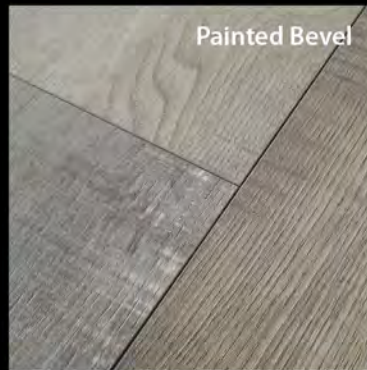

HIGH PERFORMANCE FLOORING

OTS-16503 TOM COLLINS

Realistic Wood Details

Registered Embossing (EIR)

Painted Bevel

- Reclaimed Wood Visuals
- Sound Reduction Underlayment
- WaterSeal Technology (4-Side Clic Treatment)

Old world charm comes together with innovative WaterShield Technology for the look of rustic reclaimed wood with incredible durability. The Olde Tavern Series is a high performance floor crafted to withstand topical water, scratches, and stains in all types of settings. With an Abrasion Class 4 rating these planks are sturdy enough for use in light to medium commercial spaces. This collection boasts a wide selection of twelve colors that showcases the natural shade ranges of reclaimed hardwood. Images are crisp and clear, while the textured surface mimics realistic wood grains through registered embossing (EIR). Luxury design complements unparalleled performance in Johnson Hardwood's Olde Tavern Series.

OLDE TAVERN Series

Width	6.5" Length 48" (4' Nominal)	Packaging Info
Thickness	13.5mm (12mm Core + 1.5mm IXPE)	SQ FT/CTN 15.20 SQ FT
Wear Layer	AC4 Rating	CTNS/PLT 50 CTNS
Core	12mm WaterShield High Performance Core	SQ FT/PLT 760 SQ FT
Underlayment	1.5mm IXPE (Water-Resistant)	AC4 Rating
CLIC	Valinge 5G Dry	Water Resistant
Other Specs	Registered Embossing (EIR) FloorScore Certified Greenguard Gold Certified	Scratch Resistant
		Stain Resistant
		Durable