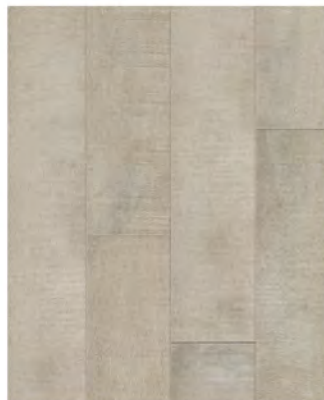

Old world charm comes together with innovative WaterShield Technology for the look of rustic reclaimed wood with incredible durability. The Olde Tavern Series is a high performance floor crafted to withstand topical water, scratches, and stains in all types of settings. With an Abrasion Class 4 rating these planks are sturdy enough for use in light to medium commercial spaces. This collection boasts a wide selection of twelve colors that showcases the natural shade ranges of reclaimed hardwood. Images are crisp and clear, while the textured surface mimics realistic wood grains through registered embossing (EIR). Luxury design complements unparalleled performance in Johnson Hardwood's Olde Tavern Series.

VESPER
OTS-16501

DARK AND STORMY
OTS-16502

TOM COLLINS
OTS-16503

POSSET
OTS-16504

ESPRESSO MARTINI
OTS-16505

BRAMBLE
OTS-16506

SPRITZ
OTS-16507

BELLINI
OTS-16508

PALOMA
OTS-16509

WASSAIL
OTS-16510

HEMINGWAY
OTS-16511

GIMLET
OTS-16512

Johnson.hardwood[®]
www.johnsonhardwood.com

*Product pictures only show a small portion of the floor, and may not represent the true color of the product. Please refer to the Johnson Hardwood website for more product photos.