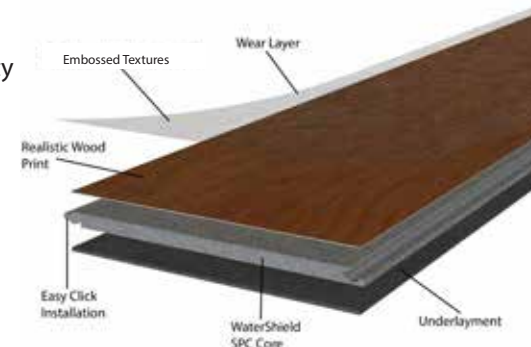

pictured color - CORTADO

Johnson Hardwood®
www.johnsonhardwood.com