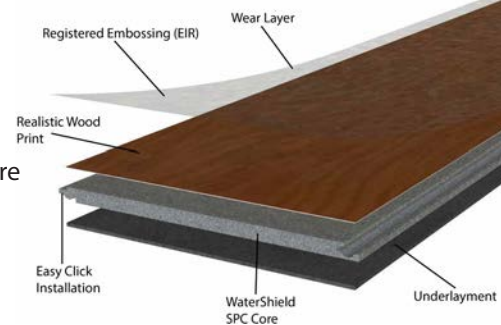

Johnson.hardwood®
www.johnsonhardwood.com