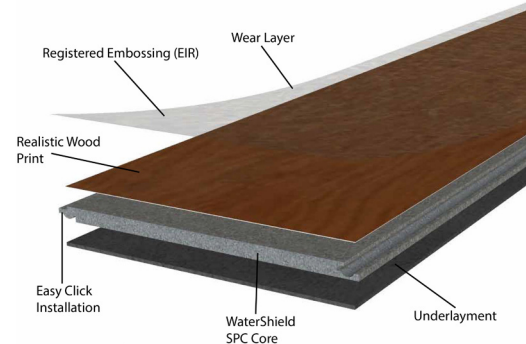

pictured color - WHISKEY SOUR

Johnson Hardwood®
www.johnsonhardwood.com