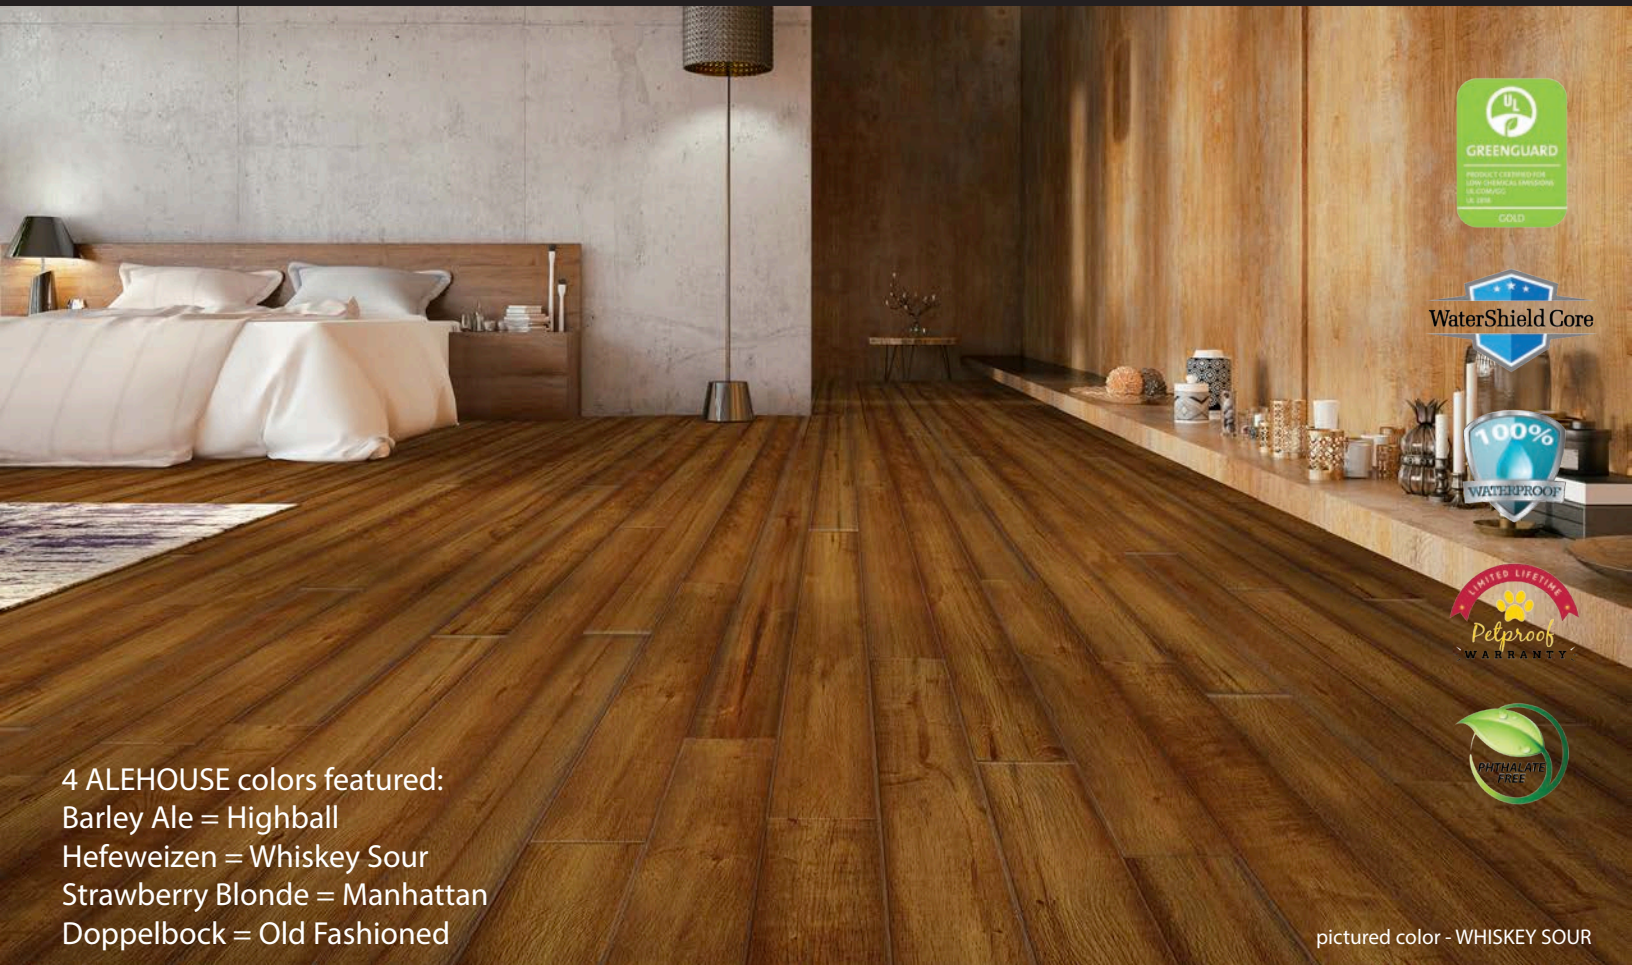

# The PUBLIC HOUSE Series

Breathtaking Visuals... Cheers to the 30mil Wear Layer!

Watershield SPC  
Rigid Core

If you've loved our Alehouse engineered hardwood collection, you'll be ecstatic to find that our new Public House Series is the SPC counterpart to it. This series evokes rustic tavern charm and vintage speakeasy vibes by featuring eight rich colors ranging from warm taupes to dark browns - several of them being Alehouse Series colors highly rated by customers. As with all our SPC flooring, the Public House Series has all the beauty of real hardwood with all the benefits of SPC floors to give you a collection that withstands the bustle and joy of any lifestyle. You may want to raise your glass to it's 30mil Wear Layer too!

4 ALEHOUSE colors featured:  
Barley Ale = Highball  
Hefeweizen = Whiskey Sour  
Strawberry Blonde = Manhattan  
Doppelbock = Old Fashioned

pictured color - WHISKEY SOUR