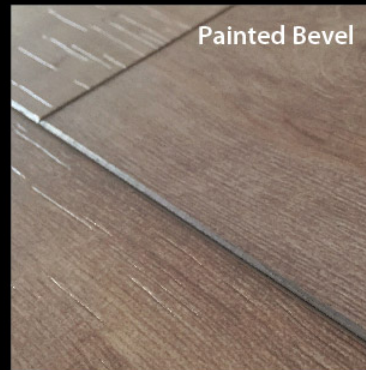

PHS-17803 SOUTHSIDE

Registered Embossing (EIR)

Realistic Wire Brushing

Painted Bevel

- Hyper-Realistic Alehouse Design
- Extremely Durable
- 100% Waterproof
- Easy Click Installation

Rustic tavern charm and vintage speakeasy vibes come to life in the new Public House series. Featuring eight rich colors ranging from greys to browns, each plank reaches five feet in length. Innovative rigid core technology and a thick 30-mil wear layer provide water-resistance and durability, while registered embossing technique creates realistic and detailed wood texture. These beautiful worry-free floors can match the bustle and joy of any lifestyle.

PUBLIC HOUSE Series

Width 7" Length 60" (5' Nominal)	Packaging Info
Thickness 7.5mm (6.0 + 1.5mm Pad) Wear Layer 0.75mm (30 mil) Construction WaterShield SPC Rigid Core Hybrid	SQ FT/CTN 17.52 SQ FT CTNS/PLT 55 CTNS SQ FT/PLT 963.6 SQ FT
Underlayment 1.5mm IXPE Foam	
CLIC Valinge 2G	Approved For
Other Specs Registered Embossing (EIR) Phthalate Free	• Three Season Rooms • Radiant Heat (Refer to Installation Guidelines)

SOUTHSIDE
PHS-17803

SIDECAR
PHS-17804

HIGHBALL
PHS-17805

WHISKEY SOUR
PHS-17806

MANHATTAN
PHS-17807

OLD FASHIONED
PHS-17808

Johnson.hardwood[®]
www.johnsonhardwood.com

*Product pictures show a small portion of the floor, and may not represent the true color of the product. Please refer to the Johnson Hardwood website for more product photos.