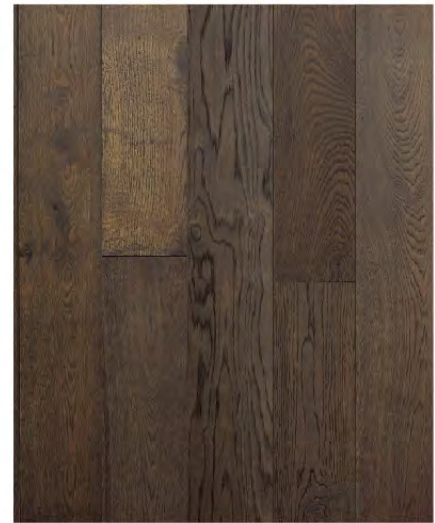

LURAY
BRC15004OAK-JH