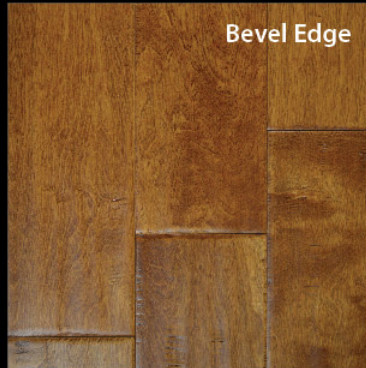

FRONTIER

series

- Handscraped
- Hand Stained
- 11 Step Aluminum Oxide

Designed with the spirit of the American frontier in mind, the Frontier Series represents the culture and beauty of the mid-west.

Choose from hand carved wood planks in color tones that are reminiscent of westward expansion farms and ranches. The entire series is made from birch hardwood due to durability, flexibility and the attractive grain pattern.

FRONTIER Series

Width 5" Length Random		Packaging info
Thickness	3/8"	SQ FT/CTN 36.3 SQ FT CTNS/PLT 36 CTNS SQ FT/PLT 1,306.8 SQ FT WEIGHT/CTN 50 LBS
Veneer	1.5mm	
Construction	Engineered	
Finish	11 Step Aluminum Oxide	
Species	Birch	
Style	Handscraped	
Gloss	Semi	
Installation Areas	Staple, Cleat, Glue On, Above, Below	