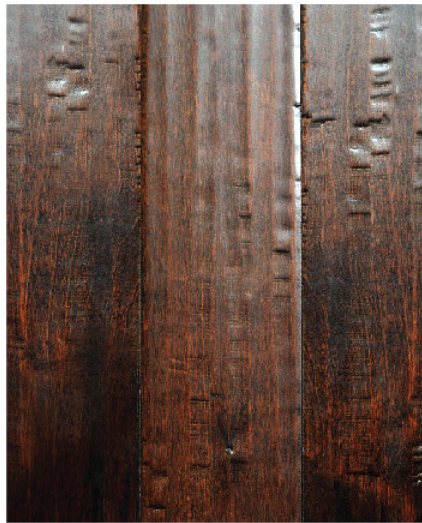

FRONTIER

series

- Handscraped
- Hand Stained
- 11 Step Aluminum Oxide

Designed with the spirit of the American frontier in mind, the Frontier Series represents the culture and beauty of the mid-west.

Choose from hand carved wood planks in color tones that are reminiscent of westward expansion farms and ranches. The entire series is made from birch hardwood due to durability, flexibility and the attractive grain pattern.

FRONTIER Series

Width 5" Length Random		Packaging info
Thickness	3/8"	SQ FT/CTN 36.3 SQ FT CTNS/PLT 36 CTNS SQ FT/PLT 1,306.8 SQ FT WEIGHT/CTN 50 LBS
Veneer	1.5mm	
Construction	Engineered	
Finish	11 Step Aluminum Oxide	
Species	Birch	
Style	Handscraped	
Gloss	Semi	
Installation Areas	Staple, Cleat, Glue On, Above, Below	

WARRANTIES: Limited **35-Year** Residential Finish Warranty, Limited **Lifetime** Structural Warranty

Johnson.hardwood[®]

www.johnsonhardwood.com

FRONTIER
series

HOMESTEAD (BIRCH)
JVC-FB12701

TOMAHAWK (BIRCH)
JVC-FB12702

DAKOTA (BIRCH)
JVC-FB12703

BISON (BIRCH)
JVC-FB12704