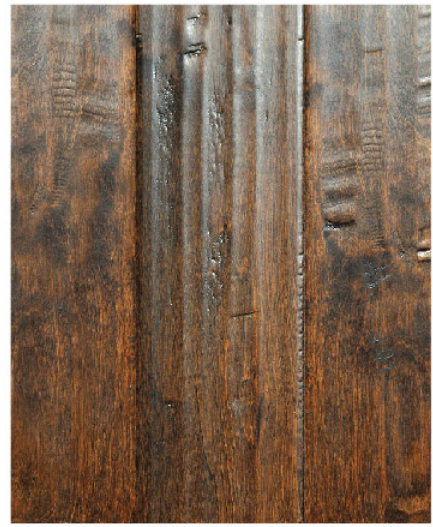

FRONTIER

series

- Handscraped
- Hand Stained
- 11 Step Aluminum Oxide

Designed with the spirit of the American frontier in mind, the Frontier Series represents the culture and beauty of the mid-west.

Choose from hand carved wood planks in color tones that are reminiscent of westward expansion farms and ranches. The entire series is made from birch hardwood due to durability, flexibility and the attractive grain pattern.

FRONTIER Series

Width 5" Length Random		Packaging info
Thickness	3/8"	SQ FT/CTN 36.3 SQ FT CTNS/PLT 36 CTNS SQ FT/PLT 1,306.8 SQ FT WEIGHT/CTN 50 LBS
Veneer	1.5mm	
Construction	Engineered	
Finish	11 Step Aluminum Oxide	
Species	Birch	
Style	Handscraped	
Gloss	Semi	
Installation Areas	Staple, Cleat, Glue On, Above, Below	

WARRANTIES: Limited **35-Year** Residential Finish Warranty, Limited **Lifetime** Structural Warranty

Johnson.hardwood[®]

www.johnsonhardwood.com

FRONTIER
series

HOMESTEAD (BIRCH)
JVC-FB12701

TOMAHAWK (BIRCH)
JVC-FB12702

DAKOTA (BIRCH)
JVC-FB12703

BISON (BIRCH)
JVC-FB12704