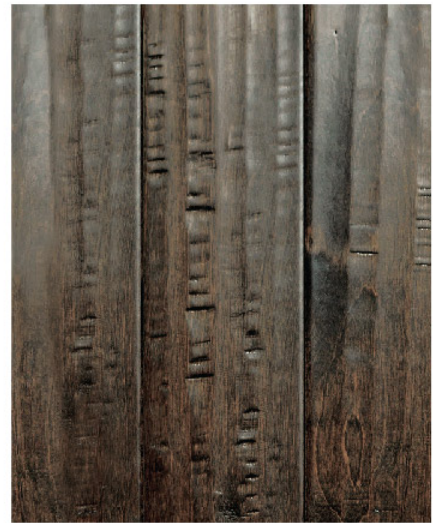

FRONTIER

series

- Handscraped
- Hand Stained
- 11 Step Aluminum Oxide

Designed with the spirit of the American frontier in mind, the Frontier Series represents the culture and beauty of the mid-west.

Choose from hand carved wood planks in color tones that are reminiscent of westward expansion farms and ranches. The entire series is made from birch hardwood due to durability, flexibility and the attractive grain pattern.

FRONTIER Series

Width 5" Length Random		Packaging info
Thickness	3/8"	SQ FT/CTN 36.3 SQ FT CTNS/PLT 36 CTNS SQ FT/PLT 1,306.8 SQ FT WEIGHT/CTN 50 LBS
Veneer	1.5mm	
Construction	Engineered	
Finish	11 Step Aluminum Oxide	
Species	Birch	
Style	Handscraped	
Gloss	Semi	
Installation Areas	Staple, Cleat, Glue On, Above, Below	

WARRANTIES: Limited **35-Year** Residential Finish Warranty, Limited **Lifetime** Structural Warranty

Johnson.hardwood[®]

www.johnsonhardwood.com

FRONTIER
series

HOMESTEAD (BIRCH)
JVC-FB12701

TOMAHAWK (BIRCH)
JVC-FB12702

DAKOTA (BIRCH)
JVC-FB12703

BISON (BIRCH)
JVC-FB12704