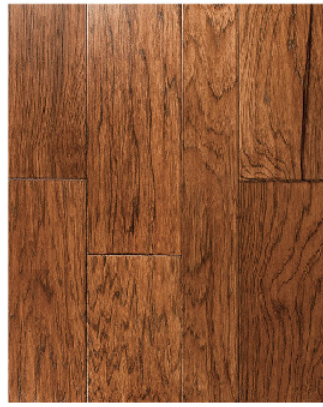

Bevel Edge

Filled Checks

Distressed

- Hand Stained
- Striking Grain Pattern
- 11 Step Aluminum Oxide

Hand crafted Roma series takes its name from the historic empire whose legendary stories were filled with romance and adventure. Rich and bold colors perfectly compliment the hand stained hickory's striking grain pattern. Multi-width boards are included in every box of material to create an impressive floor pattern.

WARRANTIES: Limited **35-Year** Residential Finish Warranty, Limited **Lifetime** Structural Warranty

Johnson.hardwood®

www.johnsonhardwood.com

ROMA
series

AMALFI (HICKORY)
JVC-RM35602

COSTA (HICKORY)
JVC-RM35604

PORTOFINO (HICKORY)
JVC-RM35606

RIVIERA (HICKORY)
JVC-RM35607

LUCERA (HICKORY)
JVC-RM35610

PARMA (HICKORY)
JVC-RM35611

SORRENTO (HICKORY)
JVC-RM35612

TRENTO (HICKORY)
JVC-RM35613

Johnson.hardwood®
www.johnsonhardwood.com