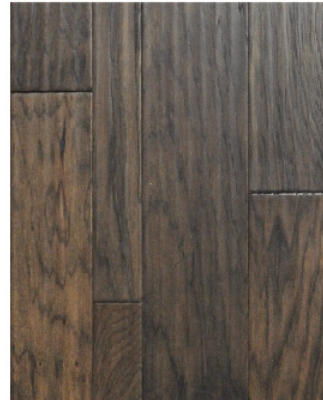

Bevel Edge

Filled Checks

Distressed

- Hand Stained
- Striking Grain Pattern
- 11 Step Aluminum Oxide

Hand crafted Roma series takes its name from the historic empire whose legendary stories were filled with romance and adventure. Rich and bold colors perfectly compliment the hand stained hickory's striking grain pattern. Multi-width boards are included in every box of material to create an impressive floor pattern.

PORTOFINO (HICKORY)
JVC-RM35606

RIVIERA (HICKORY)
JVC-RM35607

LUCERA (HICKORY)
JVC-RM35610

PARMA (HICKORY)
JVC-RM35611

SORRENTO (HICKORY)
JVC-RM35612

TRENTO (HICKORY)
JVC-RM35613

Johnson.hardwood®
www.johnsonhardwood.com