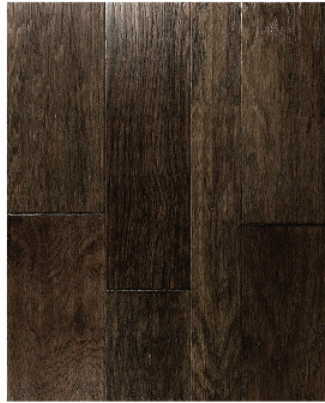

RIVIERA (HICKORY)
JVC-RM35607