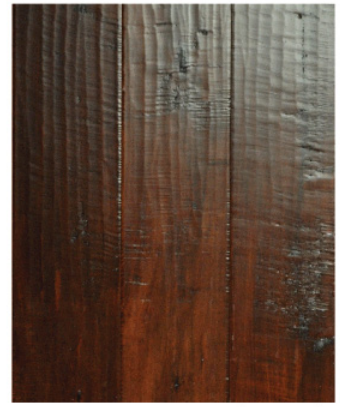

SMOKED BOURBON (MAPLE)
AME-EM19001