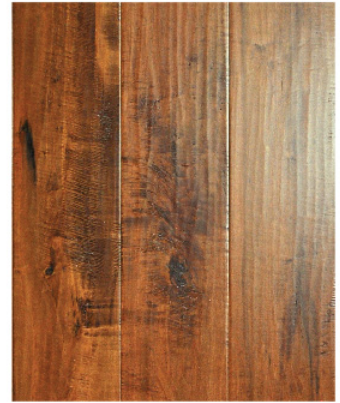

AMBER ALE (MAPLE)
AME-EM19004