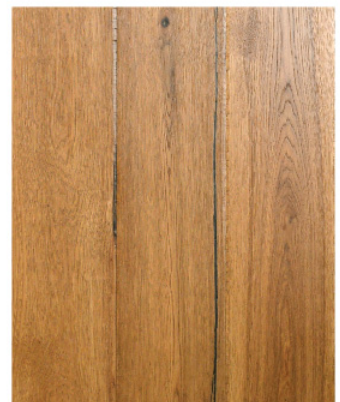

Handscraped
Textures

Bevel Edge

Hand Honed

- Handscraped
- Long-Lasting Durability
- 11 Step Aluminum Oxide

Our craftsmen have delicately scraped and hand honed this floor to resemble the look of Old English Pubs where friends, family and travelers gathered to relax and converse in a warm and inviting atmosphere. The long 7 foot planks give the look of times gone by.

We used a character grade maple to bring out the natural beauty of the wood grain, along with filled splits and knots for more of that old world look.

ENGLISH PUB Series

	Width 7-1/2" Length Most in 7/LF	Packaging info
Thickness	1/2"	SQ FT/CTN 26 SQ FT CTNS/PLT 55 CTNS SQ FT/PLT 1,430 SQ FT WEIGHT/CTN 41 LBS
Veneer	2.0mm	
Construction	Engineered	
Finish	11 Step Aluminum Oxide	
Species	Hickory, Maple, Oak	
Style	Handscraped/Vintage	
Gloss	Semi	
Installation Areas	Staple, Glue, Float On, Above, Below	

BRANDY WINE (MAPLE)
AME-EM19003

AMBER ALE (MAPLE)
AME-EM19004

STOUT (MAPLE)
AME-EM19005

COGNAC (MAPLE)
AME-EM19006

MOONSHINE (MAPLE)
AME-EM19007

PORTER (HICKORY)
AME-ESH19001

SCOTCH (HICKORY)
AME-ESH19002

PILSNER (HICKORY)
AME-ESH19003