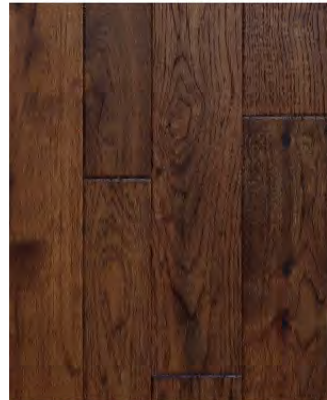

Bevel Edge

Filled Checks

Handscraped

- Handcrafted
- Multiple Widths
- 11 Step Aluminum Oxide

The Tuscan series is designed to replicate the nostalgic presence of handcrafted wood floors in the regions of Northern Italy. The multiple widths are unique to match each cut of the wood to give every plank its own personal character, managing to bind it all together. Only through years of craftsmanship and the hands of artisan experience, this wood floor can truly harness the essence of old world Tuscany.

**PALAZZO (WALNUT)**  
AME-E46705

**LUCCA (SMOOTH WALNUT)**  
AME-E46706

**CASENTINO (HICKORY)**  
AME-E46707

**GENOA (VINTAGE HICKORY)**  
AME-E46709 (LOW GLOSS)

**CATANIA (VINTAGE HICKORY)**  
AME-E46710 (LOW GLOSS)