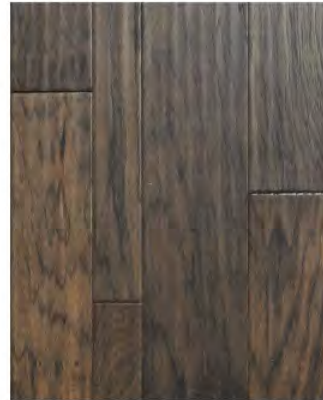

Bevel Edge

Filled Checks

Distressed

- Hand Stained
- Striking Grain Pattern
- 11 Step Aluminum Oxide

Hand crafted Roma series takes its name from the historic empire whose legendary stories were filled with romance and adventure. Rich and bold colors perfectly compliment the hand stained hickory's striking grain pattern. Multi-width boards are included in every box of material to create an impressive floor pattern.

PORTOFINO (HICKORY)
JVC-RM35606

RIVIERA (HICKORY)
JVC-RM35607

LUCERA (HICKORY)
JVC-RM35610

PARMA (HICKORY)
JVC-RM35611

SORRENTO (HICKORY)
JVC-RM35612

TRENTO (HICKORY)
JVC-RM35613